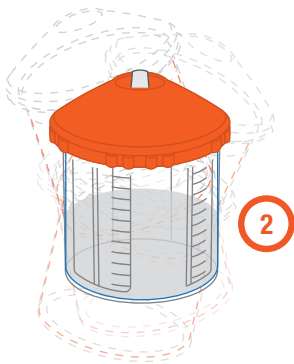

Built-in Filtration

New integrated mesh filters eliminate the need to purchase and install filters and lids separately

9oz	24oz	34oz
		
125 micron	125 micron	125 micron
200 micron	200 micron	200 micron

Positive Locking Connection

Non-threaded easy on and off design allows for a tight and secure connection. Adapters available for virtually all guns.

Convenient Dispenser

Easily store and dispenser multiple cup sizes with sturdy wall-mount dispenser