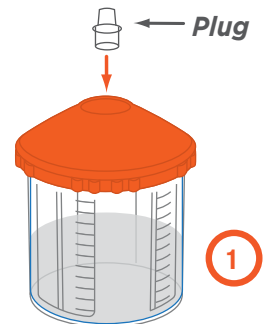

HOW DOES IT WORK?

ASSEMBLY

SHAKING

Designed for Durability and Performance

Liner Collapses Evenly

Liner system provides superior fluid flow, color match, and less over mixing. Spray at any angle including upside down.

Built-in Filtration

New integrated mesh filters eliminate the need to purchase and install filters and lids separately

9oz	24oz	34oz
		
125 micron	125 micron	125 micron
200 micron	200 micron	200 micron

Positive Locking Connection