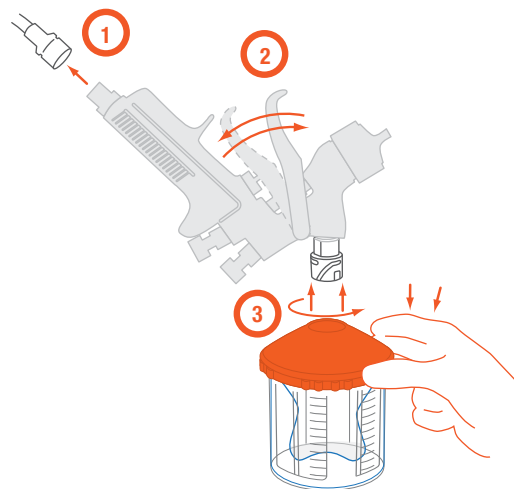

HOW DOES IT WORK?

ASSEMBLY

SHAKING

Designed for Durability and Performance

Liner Collapses Evenly

Liner system provides superior fluid flow, color match, and less over mixing. Spray at any angle including upside down.

Built-in Filtration

New integrated mesh filters eliminate the need to purchase and install filters and lids separately

9oz	24oz	34oz
		
125 micron	125 micron	125 micron
200 micron	200 micron	200 micron

Positive Locking Connection

Non-threaded easy on and off design allows for a tight and secure connection. Adapters available for virtually all guns.

Convenient Dispenser

Easily store and dispenser multiple cup sizes with sturdy wall-mount dispenser