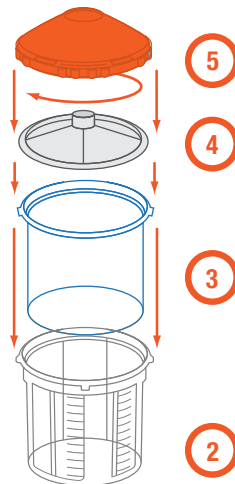

HOW DOES IT WORK?

ASSEMBLY

SHAKING

Designed for Durability and Performance

Liner Collapses Evenly

Liner system provides superior fluid flow, color match, and less over mixing. Spray at any angle including upside down.

Built-in Filtration

New integrated mesh filters eliminate the need to purchase and install filters and lids separately

9oz	24oz	34oz
		
125 micron	125 micron	125 micron
200 micron	200 micron	200 micron

Positive Locking Connection